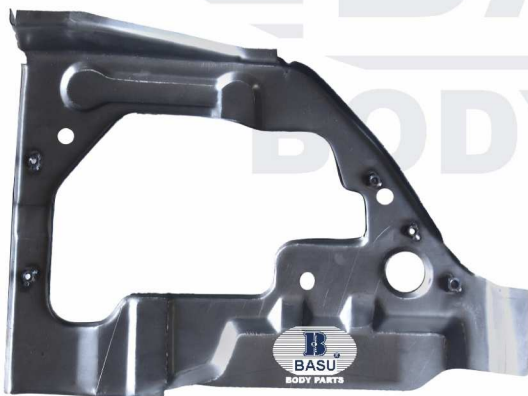

FRONT HEADLIGHT PANEL
E2 + RH/LH

BE - 20