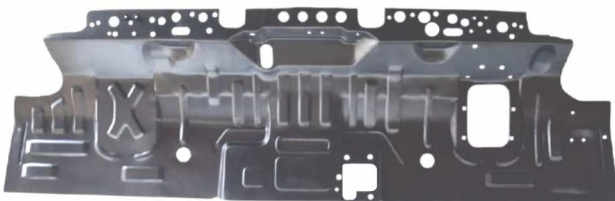

PRO FENDER PLATE RH/LH

BE - 109

FRONT PANJA (BIG)
RH/LH

BE - 110

PRO HEADLIGHT FLOORING

BE - 111

PRO FLOORING WITHOUT ASSY.

BE - 112